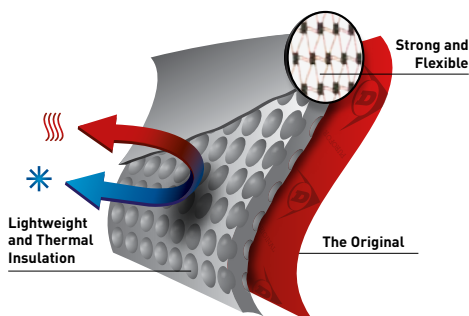

DUNLOP®

PUROFORT RIGPRO FULL SAFETY DARK BROWN

Purofort® all season protection, fits like a sneaker.

Protection & Comfort

- Fit perfected with Dunlop's innovative Sneaker-fit construction to eliminate heel slippage.
- The trusted choice for industry and construction professionals
- S5 & EN ISO 20345:2011 & ASTM F2413-18 certified steel toe cap and mid-plate

Outsole

- SRC rated Professional outsole designed for excellent grip at the jobsite
- With tread wear indicator to monitor outsole performance
- Outsole channels move mud and water out to atmosphere for safety in every step

WWW.DUNLOPBOOTS.COM

PUROFORT®
THE ORIGINAL

Product information

Article	LJ2HX42
Number of sizes	12
Size range EUR	37-48
Size range UK	04-13
Size range US	05-14
Safety standard	EN ISO 20345:2011 S5 CI CR SRC ASTM F2413-18 M/I/C PR Mt + ASTM F3445-21 SR