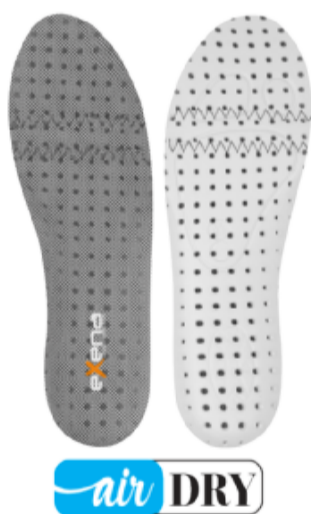

01/06/22

Data sheet

EN ISO 20347:2012

00A701 OB E A FO SRC

SIZES FROM 35 TO 48

UPPER:
Breathable texfiber

LINING:
Breathable, abrasion resistant textile

TOECAP:

FOOTBED:
Removable, cushioned, antistatic

OUTSOLE:
PU 1D antislip SRC

MONDOPOINT®:
Natural comfort 11

Insole

AIR-DRY: PE + Open cells textile

Technologies

Certificates

Intended use