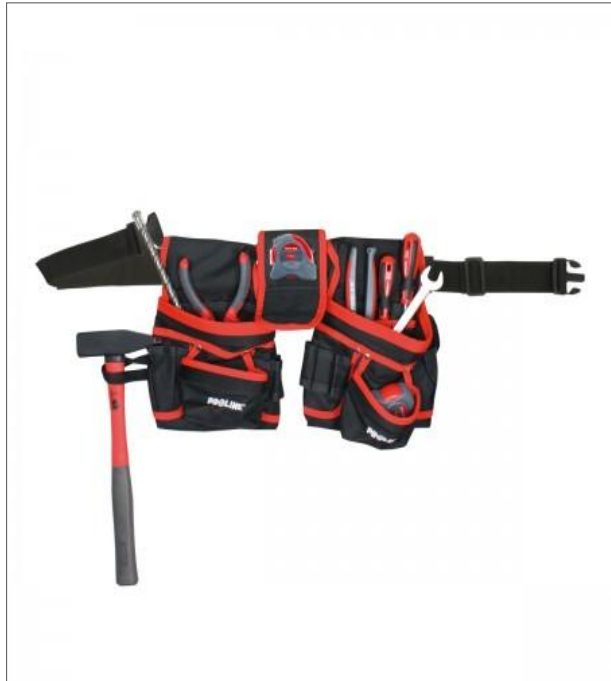

TOOL BELT WITH POUCHES

52020

FUNCTIONS

- Belt fully adjustable from 82 cm to 112 cm
- 20 pockets, 2 hammer holders plus 1 measuring tape holder

TECHNICAL DATA

Product Code